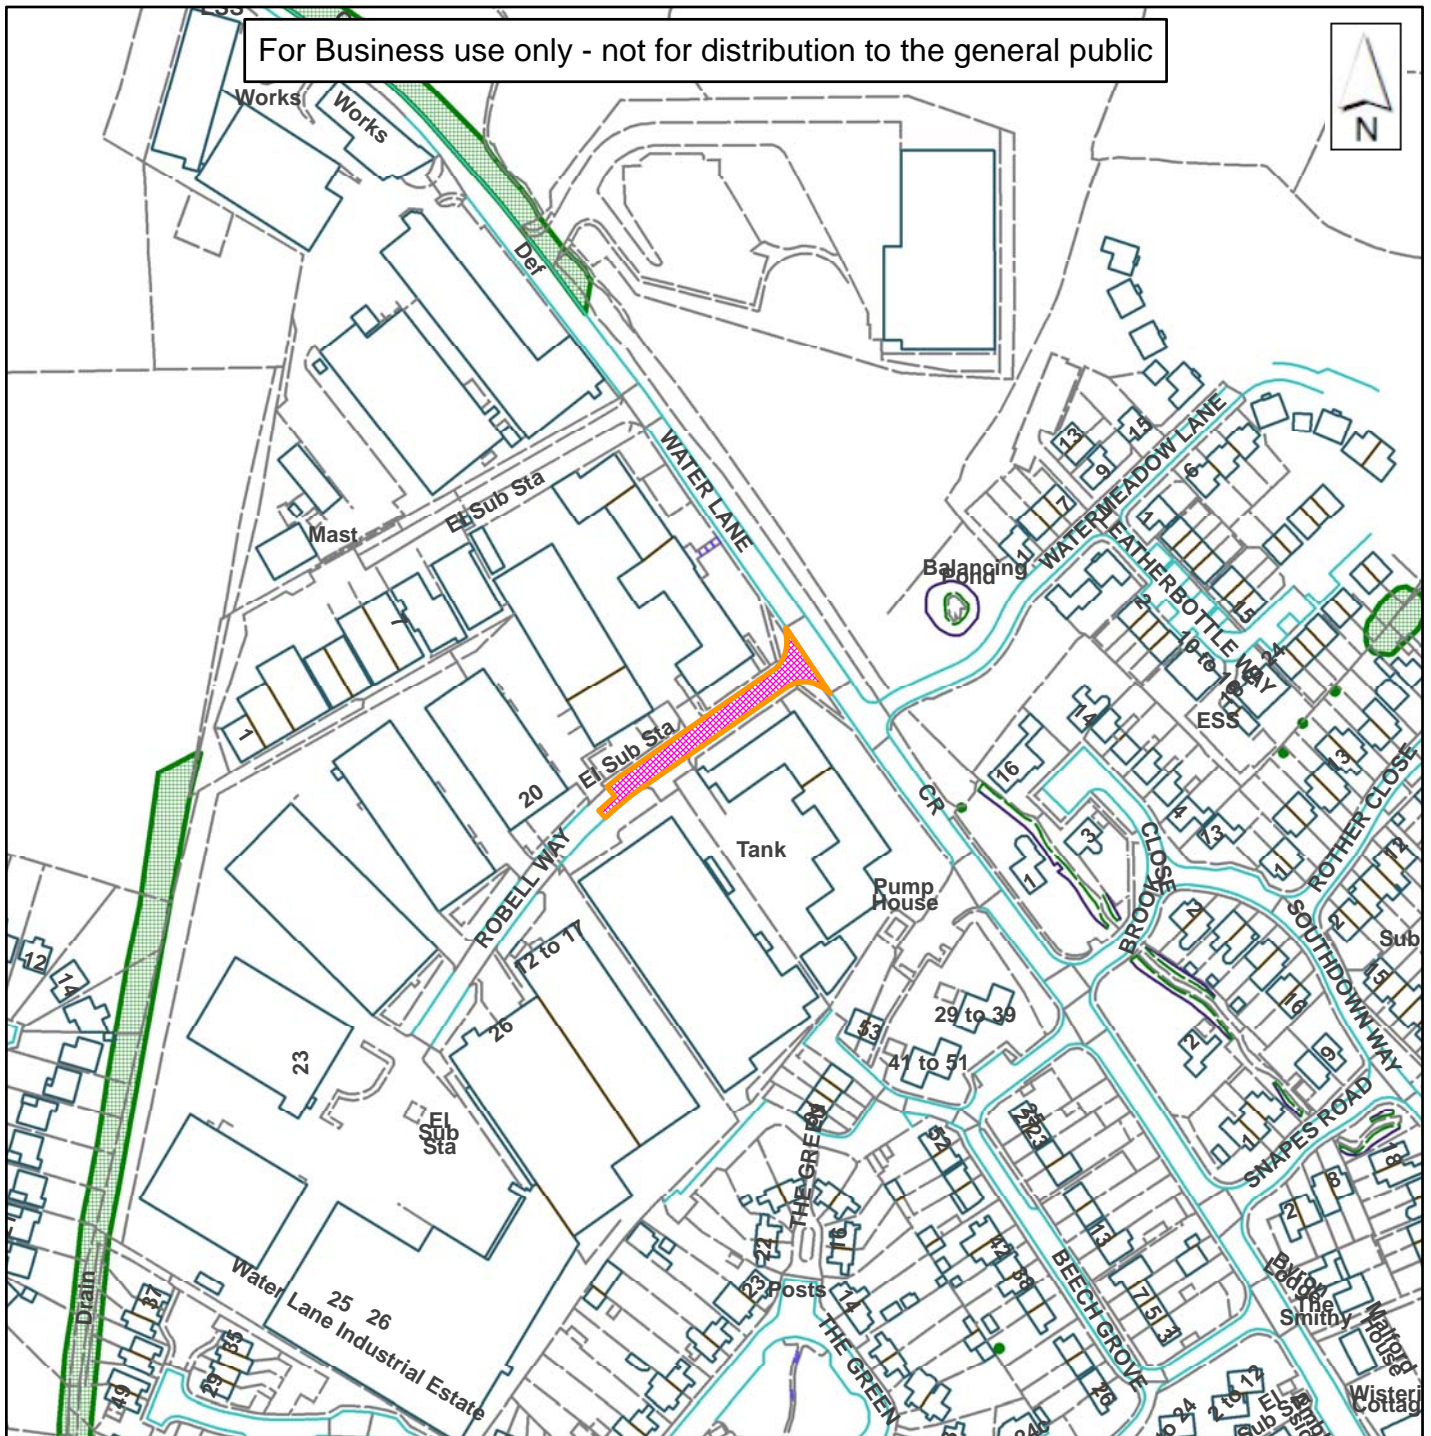

Robell Way, Storrington, RH20 3DW

For Business use only - not for distribution to the general public

Scale: 1:2,500

Reproduced from the Ordnance Survey map with permission of the Controller of Her Majesty's Stationery Office © Crown Copyright 2012.

Unauthorised reproduction infringes Crown Copyright and may lead to prosecution or civil proceedings.

Organisation	Horsham District Council
Department	
Comments	
Date	09/11/2017
MSA Number	100023865